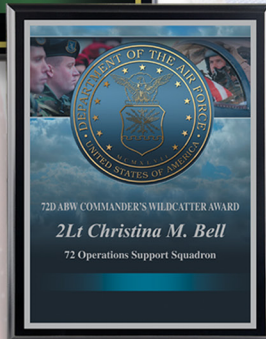

METIS INC.

Government and Military Sales Division

1. 8708 - 15" Brass Eagle.
  $85.50 GSA Discount $81.32
2. 8730 - 18" Male Flightline Maintainer.
  $165.00 GSA Discount $156.75
3. 6259C - 8" x 10" Sublimated Black Veneer Plaque.
  1 $37.20 GSA Discount $35.34
  2-11 $33.00 $31.35
  12-49 $31.82 $30.21
  50+ $28.50 $27.08
4. 8717 - 12 1/4" Maintenance Man.
  1-5 $69.60 GSA Discount $66.12
  6-11 $67.20 $63.84
  12+ $64.80 $61.56
5. 7260CC-I - 6" Digital Applique Acrylic Circle.
  1-5 $37.80 GSA Discount $35.91
  6-11 $35.70 $33.81
  12+ $33.60 $31.92
6. 7260CC-L - 6" Lasered Acrylic Circle.
  1-5 $47.40 GSA Discount $45.03
  6-11 $45.00 $42.75
  12+ $40.20 $38.19
7. TSC38 - 10 1/2" Standing Eagle, available in white and Bronze finish.
  $79.80 GSA Discount $75.81
8. 9002-9x6 Sunstone Plaque with sculpted Air Force relief with laser engraved personalized plate.
  1-5 $47.40 GSA Discount $45.03
  6-11 $45.00 $42.75
  12+ $40.20 $39.19
9. SCE-004 - 9 1/2" Bronze Eagle Head.
  $69.30 GSA Discount $65.80

Metis, Inc.
4 N.E. 10th #198
Oklahoma City, OK 73104
(405) 585-6384
www.metisinc.com

All awards include plate for personalization.

*New Logos will have a $45.00 art charge, if camera ready art work is not submitted.